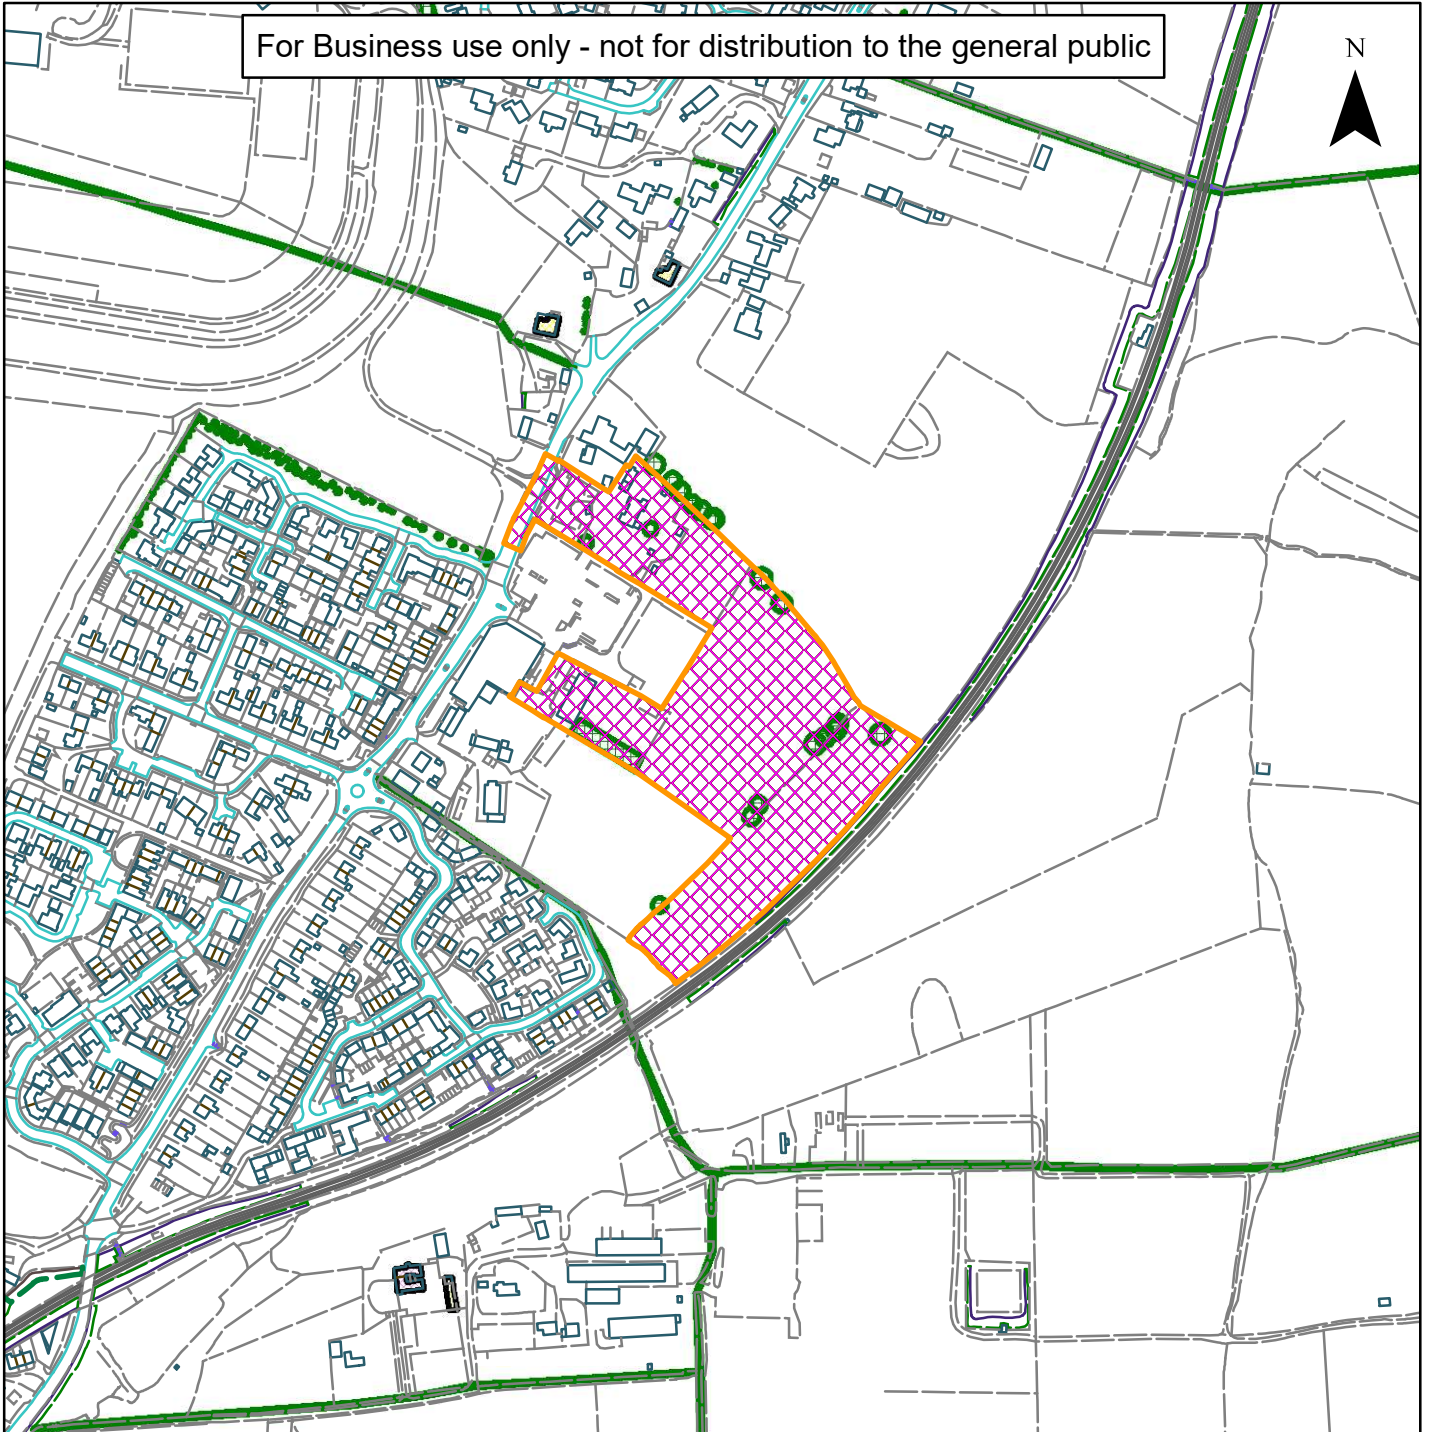

06) DC/21/2466

Greendene, Stane Street, Codmore Hill, Pulborough, West Sussex,
RH20 1BQ

Horsham District Council

For Business use only - not for distribution to the general public

N

Scale: 1:5,000

Reproduced by permission of Ordnance Survey map on behalf of HMSO. © Crown copyright and database rights (2019). Ordnance Survey Licence.100023865